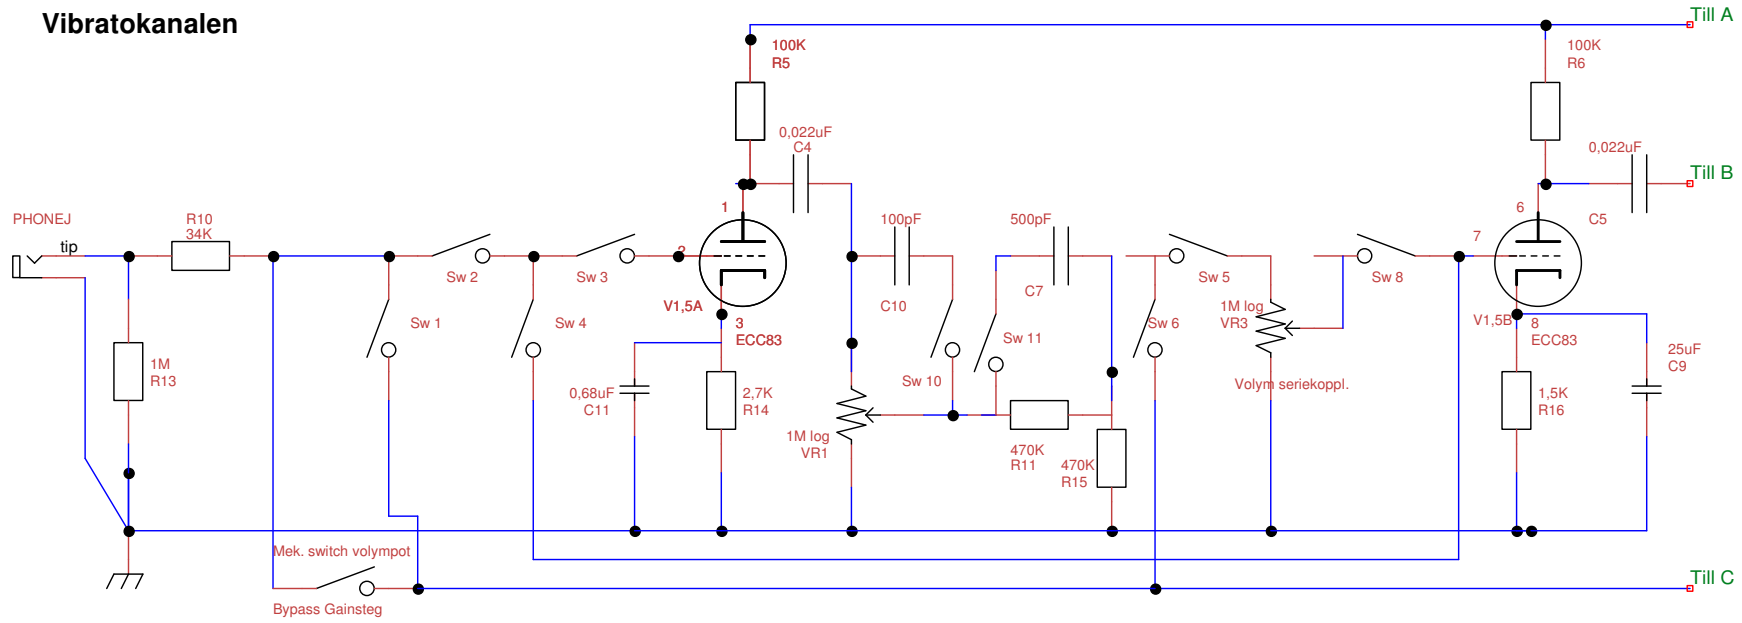

# Normalkanal samt Reverb

Title Extra gainsteg Fender Dual Showman Reverb -76		
Author Lennart Samsson		
File ment\Gitarrfiler\Cadpgm\SamPreamp-tinycad.dsn	Document	
Revision 1.1	Date 2007-05-27	Sheets 2