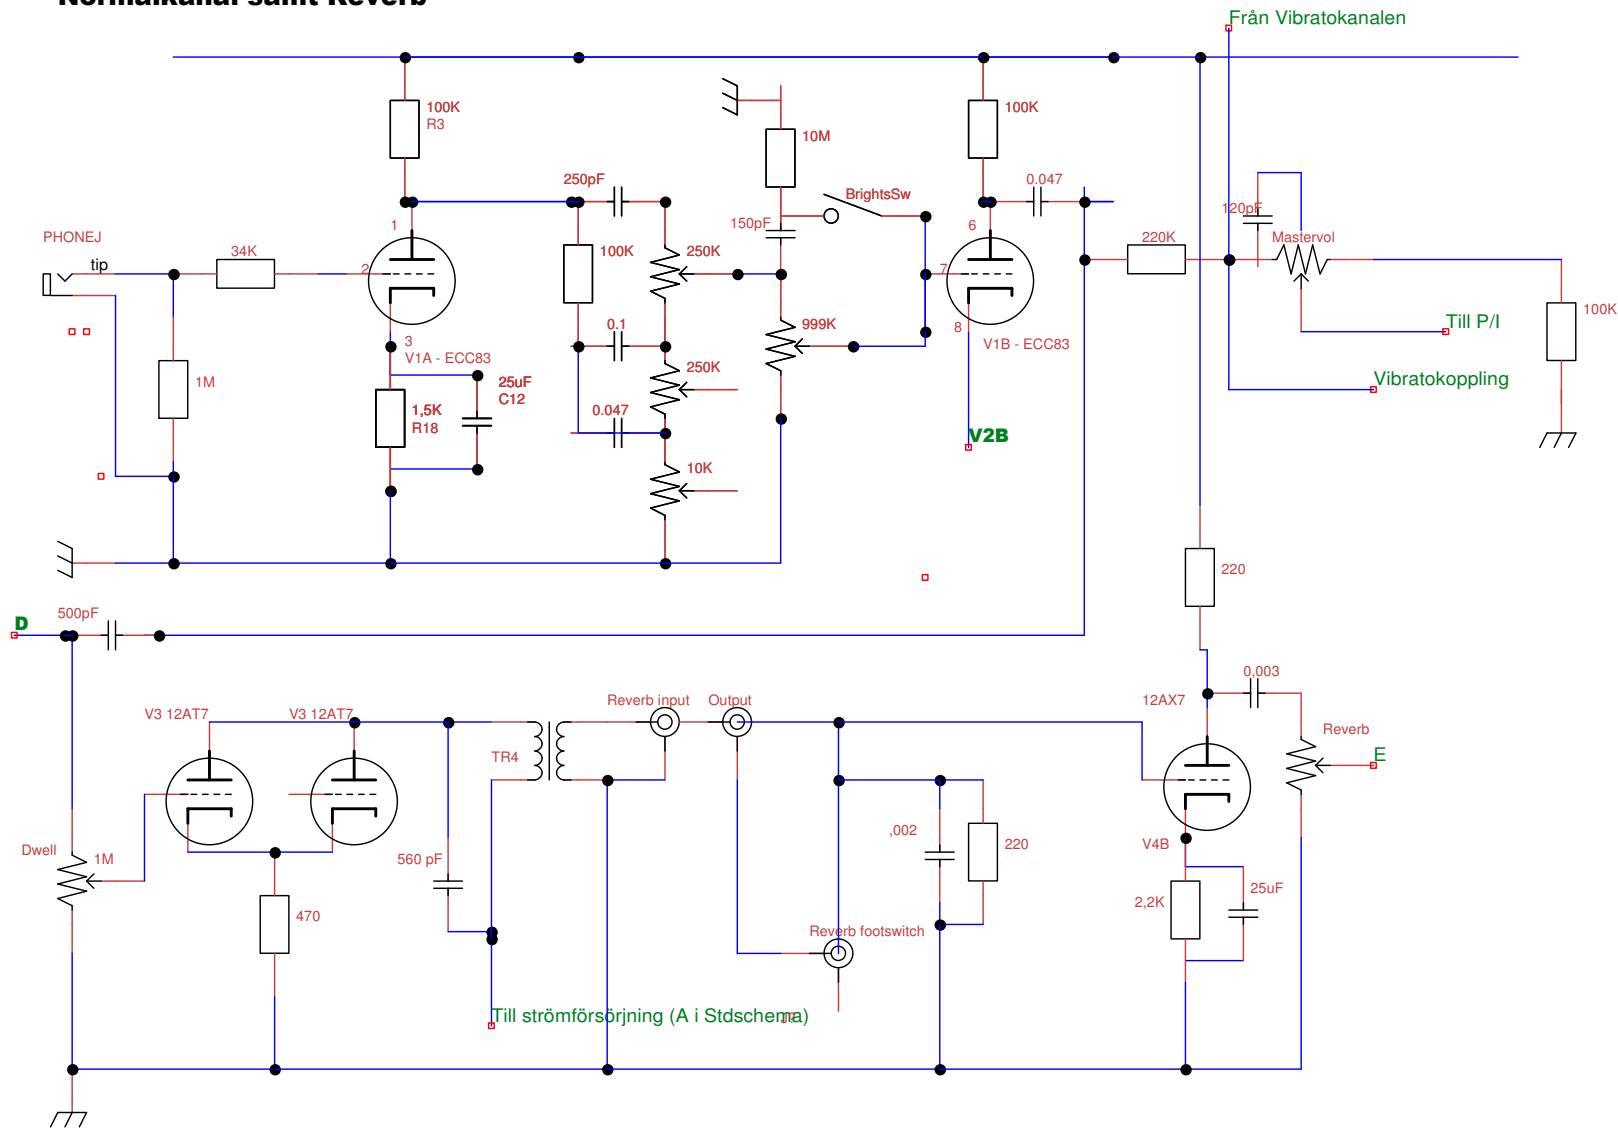

# Normalkanal samt Reverb

Title Extra gainsteg Fender Dual Showman Reverb -76		
Author Lennart Samsson		
File ment\Gitarrfiler\Cadpgm\SamPreamp-tinycad.dsn	Document	
Revision 1.1	Date 2007-05-27	Sheets 2